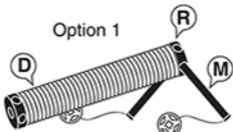

THIS UNIT CONTAINS:

R x 2
(10168)

D x 1
(25054)

M x 4
(20077)

Save extra parts for connecting to other Kitty City™ units!

Attach joints “R” to post “D” and pipes “M” to the joints to create any of the designs below. This can be attached to other Kitty City™ units!