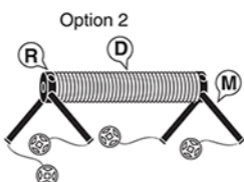

THIS UNIT CONTAINS:

R x 2
(10168)

D x 1
(25054)

M x 4
(20077)

Save extra parts for connecting to other Kitty City™ units!

Attach joints “R” to post “D” and pipes “M” to the joints to create any of the designs below. This can be attached to other Kitty City™ units!