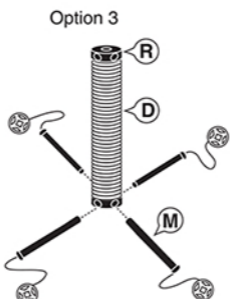

THIS UNIT CONTAINS:

R x 2
(10168)

D x 1
(25054)

M x 4
(20077)

Save extra parts for connecting to other Kitty City™ units!

Attach joints “R” to post “D” and pipes “M” to the joints to create any of the designs below. This can be attached to other Kitty City™ units!