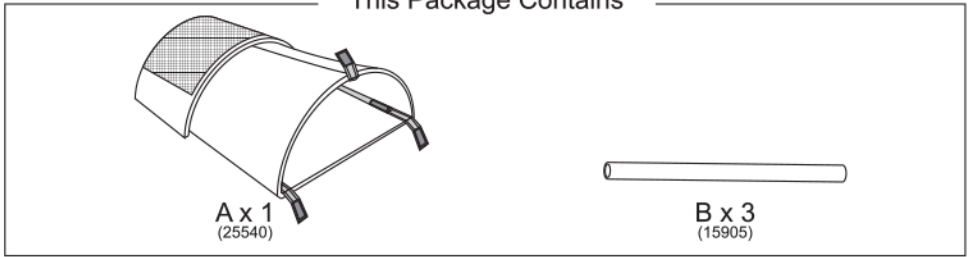

This Package Contains

DO NOT RETURN THIS UNIT Please make sure you have all parts prior to assembly. All SportPet® products include a 6-month limited manufacturer's warranty for defective or missing parts. If any parts are missing or damaged, please email our friendly customer service center at info@sportpet.com

Slide **PIPES (B)** through **SLEEVES** inside fabric end of **TUNNEL (A)** as shown in **FIGURE 1**. Hook and loop **FLAPS** over pipes as shown in **FIGURE 2**.