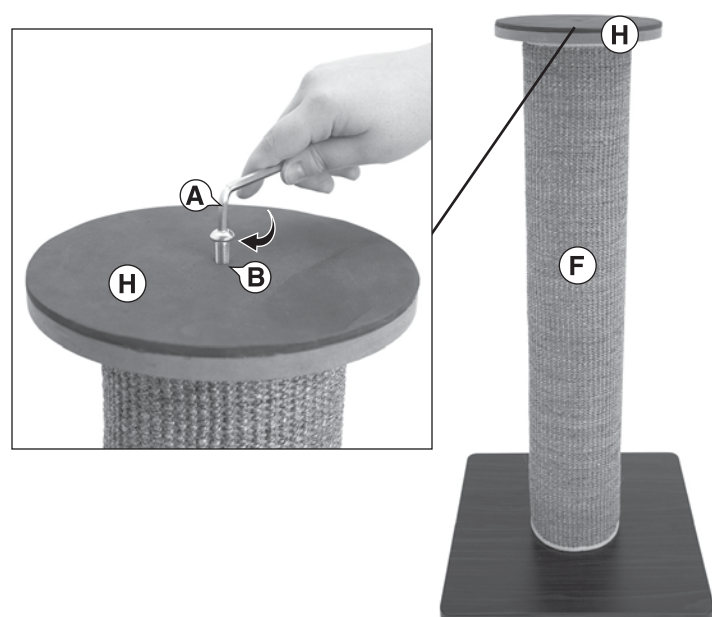

## Step 1

Attach **Feet (E)** to bottom of **Base Halves (G)** placing them **EXACTLY** as shown below to ensure maximum stability of item. Then connect base halves by inserting **Dowels (D)** into side holes.

## Step 2

Attach base to **Post (F)**. Screw **Bolts (B)** through **Washers (C)** into bottom holes of the base using **Wrench (A)** as shown below.

## Step 3

Attach **Platform (H)** to opposite end of **Post (F)**. Screw **Bolt (B)** into top hole of the platform using **Wrench (A)** as shown below.

## Step 4

Stretch elastic of **Fleece Cover with Toy (J)** over top platform of item as shown below. Item is now complete.

**!** Because every cat is different, it is important to monitor your cat's behavior with this product. If at anytime your cat damages this item, or any portion of this item becomes damaged, remove the damaged portion or discontinue use of the product.