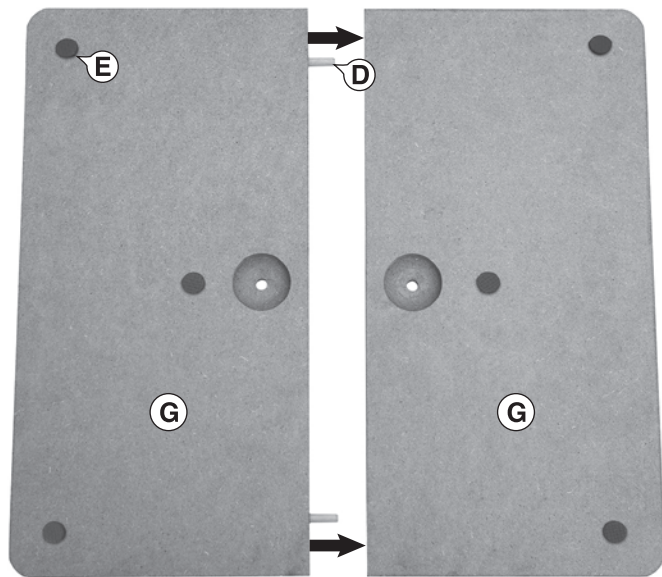

## Step 1

Attach **Feet (E)** to bottom of **Base Halves (G)** placing them **EXACTLY** as shown below to ensure maximum stability of item. Then connect base halves by inserting **Dowels (D)** into side holes.

## Step 2

Attach base to **Post (F)**. Screw **Bolts (B)** through **Washers (C)** into bottom holes of the base using **Wrench (A)** as shown below.

## Step 3

Attach **Platform (H)** to opposite end of **Post (F)**. Screw **Bolt (B)** into top hole of the platform using **Wrench (A)** as shown below.

## Step 4

Stretch elastic of **Fleece Cover with Toy (J)** over top platform of item as shown below. Item is now complete.

**!** Because every cat is different, it is important to monitor your cat's behavior with this product. If at anytime your cat damages this item, or any portion of this item becomes damaged, remove the damaged portion or discontinue use of the product.