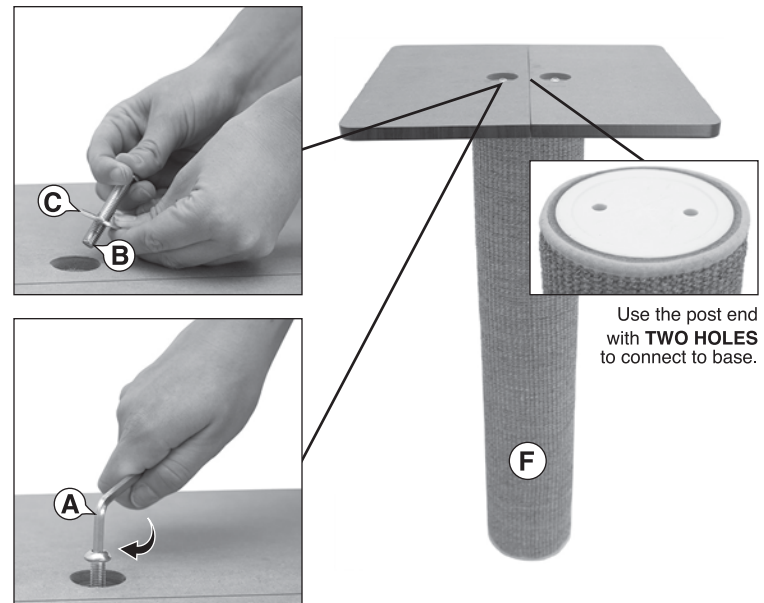

## Step 1

Attach **Feet (E)** to bottom of **Base Halves (G)** placing them **EXACTLY** as shown below to ensure maximum stability of item. Then connect base halves by inserting **Dowels (D)** into side holes.

## Step 2

Attach base to **Post (F)**. Screw **Bolts (B)** through **Washers (C)** into bottom holes of the base using **Wrench (A)** as shown below.

## Step 3

Attach **Platform (H)** to opposite end of **Post (F)**. Screw **Bolt (B)** into top hole of the platform using **Wrench (A)** as shown below.

## Step 4

Stretch elastic of **Fleece Cover with Toy (J)** over top platform of item as shown below. Item is now complete.

**!** Because every cat is different, it is important to monitor your cat's behavior with this product. If at anytime your cat damages this item, or any portion of this item becomes damaged, remove the damaged portion or discontinue use of the product.