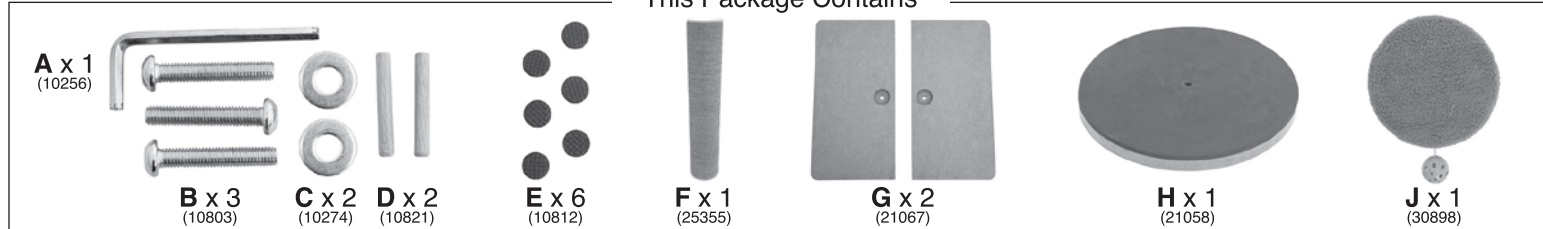

# Sisal Mat Scratch Perch CM-0262

08/16/17 V1

This Package Contains

**DO NOT RETURN THIS UNIT** Please make sure you have all parts prior to assembly. All SportPet® products include a 6-month limited manufacturer's warranty for defective or missing parts. If any parts are missing or damaged, Please email our friendly customer service center at [info@sportpet.net](mailto:info@sportpet.net)

## Step 1

Attach **Feet (E)** to bottom of **Base Halves (G)** placing them **EXACTLY** as shown below to ensure maximum stability of item. Then connect base halves by inserting **Dowels (D)** into side holes.

## Step 2

Attach base to **Post (F)**. Screw **Bolts (B)** through **Washers (C)** into bottom holes of the base using **Wrench (A)** as shown below.