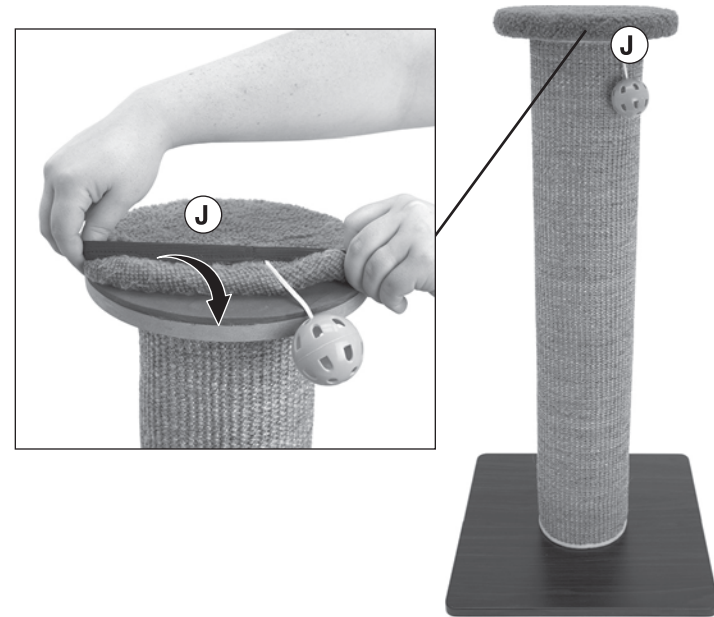

## Step 1

Attach **Feet (E)** to bottom of **Base Halves (G)** placing them **EXACTLY** as shown below to ensure maximum stability of item. Then connect base halves by inserting **Dowels (D)** into side holes.

## Step 2

Attach base to **Post (F)**. Screw **Bolts (B)** through **Washers (C)** into bottom holes of the base using **Wrench (A)** as shown below.

## Step 3

Attach **Platform (H)** to opposite end of **Post (F)**. Screw **Bolt (B)** into top hole of the platform using **Wrench (A)** as shown below.

## Step 4

Stretch elastic of **Fleece Cover with Toy (J)** over top platform of item as shown below. Item is now complete.

**!** Because every cat is different, it is important to monitor your cat's behavior with this product. If at anytime your cat damages this item, or any portion of this item becomes damaged, remove the damaged portion or discontinue use of the product.